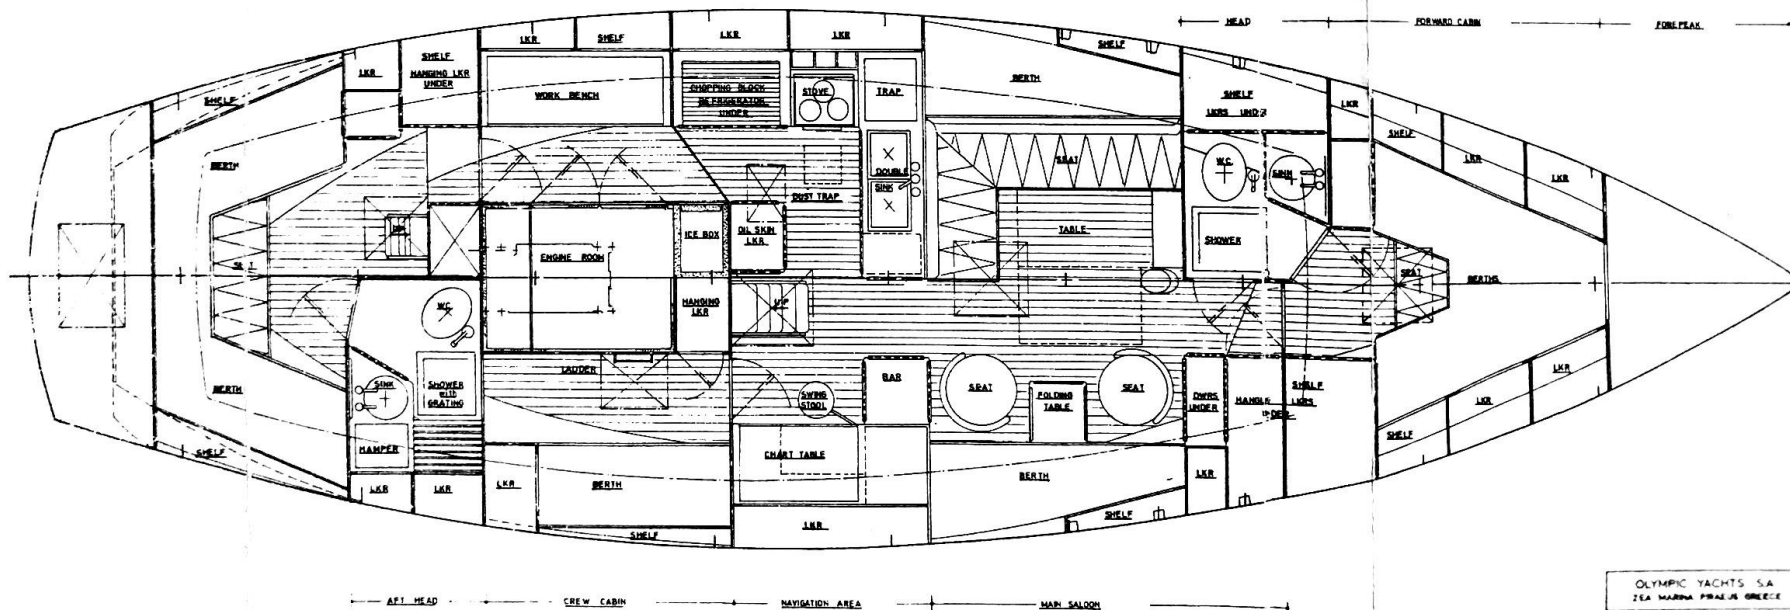

LAZARETT AFT CABIN

BATTERY STOWAGE GALLEY AREA

AFT HEAD

CREW CABIN

NAVIGATION AREA

MAIN SALOON

OLYMPIC YACHTS SA
2EA MARINA PIRAEUS GREECE
OLYMPIC ADVENTURE
47M OFFSHORE CRUISER
KETCH
GENERAL ARRANGEMENT PLAN

DATE	SCALE	NO.
DESIGNED BY	1:50	47-009
CHECKED BY		
APPROVED BY		
DATE		