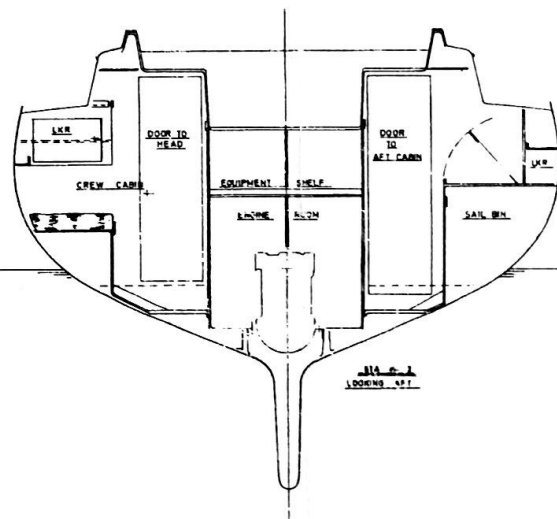

LAZARETTI AFT CABIN

GALLEY AREA

AFT HEAD

CREW CABIN

NAVIGATION AREA

MAIN SALOON

OLYMPIC YACHTS SA  
2EA MARINA PIRAEUS GREECE  
OLYMPIC ADVENTURE  
47M OFFSHORE CRUISER  
KETCH  
GENERAL ARRANGEMENT PLAN

DATE	SCALE	NO.
DESIGNED BY	1:100	47-009
CHECKED BY		
APPROVED BY		
DATE		

OLYMPIC YACHTS, L.L.C.  
 754 MARINA PARK DRIVE  
 OLYMPIC ADVENTURE  
 47th OF HOWE CREEK  
 WETCH  
 JOHNSON SECTIONS

DATE	4-7-01
SCALE	
PROJECT	
DESIGNER	
CHECKED	
APPROVED	