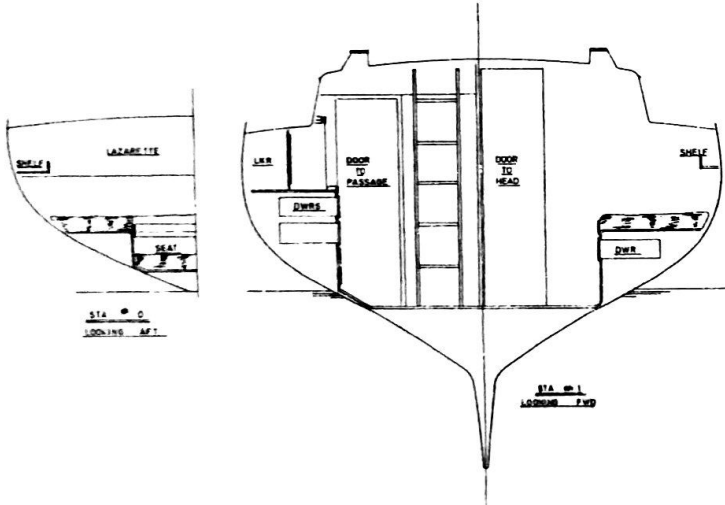

LAZARETTI AFT CABIN

GALLEY AREA

AFT HEAD

CREW CABIN

NAVIGATION AREA

MAIN SALOON

OLYMPIC YACHTS SA  
2EA MARINA PIRAEUS GREECE  
OLYMPIC ADVENTURE  
47M OFFSHORE CRUISER  
KETCH  
GENERAL ARRANGEMENT PLAN

DATE	SCALE	NO.
DESIGNED BY	1:100	47-009
CHECKED BY		
APPROVED BY		
DATE		

OLYMPIC YACHTS, L.L.C.  
 754 MARINA PARK DRIVE  
 OLYMPIC ADVENTURE  
 47th OF HOWE CREEK  
 WETCH  
 JOHNSON SECTIONS

DATE	4-7-01
SCALE	
PROJECT	
DESIGNER	
CHECKED	
APPROVED	