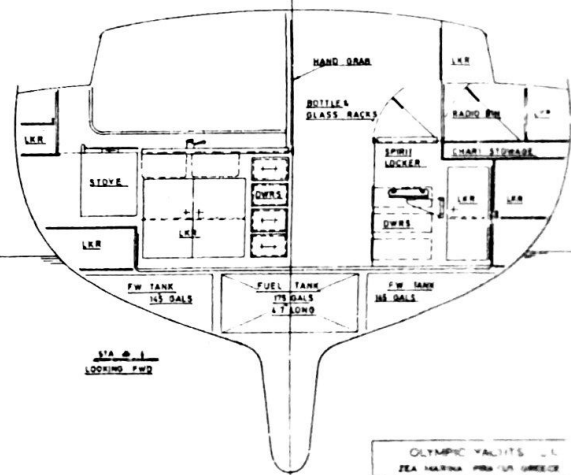

LAZARETTI AFT CABIN

GALLEY AREA

AFT HEAD

CREW CABIN

NAVIGATION AREA

MAIN SALOON

OLYMPIC YACHTS SA  
2EA MARINA PIRAEUS GREECE  
OLYMPIC ADVENTURE  
47M OFFSHORE CRUISER  
KETCH  
GENERAL ARRANGEMENT PLAN

DATE	SCALE	NO.
DESIGNED BY	1:100	47-009
CHECKED BY		
APPROVED BY		
DATE		

OLYMPIC YACHTS, L.L.C.  
 754 MARINA PARK DRIVE  
 OLYMPIC ADVENTURE  
 47th OF HOWE CREEK  
 WETCH  
 JOHNSON SECTIONS

DATE	4-7-01
SCALE	
PROJECT	
DESIGNER	
CHECKED	
APPROVED	