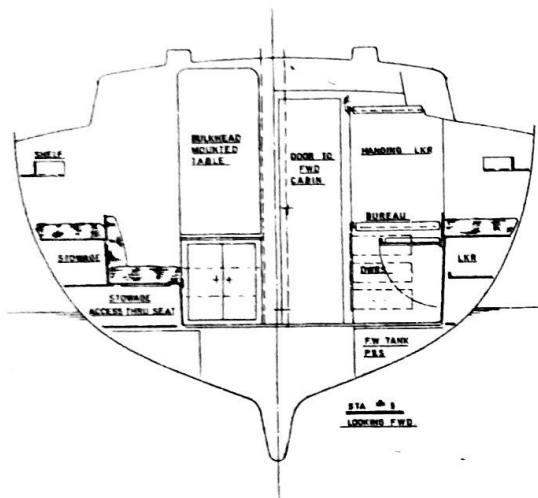

LAZARETTI AFT CABIN

GALLEY AREA

AFT HEAD

CREW CABIN

NAVIGATION AREA

MAIN SALOON

OLYMPIC YACHTS SA  
2EA MARINA PIRAEUS GREECE  
OLYMPIC ADVENTURE  
47M OFFSHORE CRUISER  
KETCH  
GENERAL ARRANGEMENT PLAN

DATE	SCALE	NO.
DESIGNED BY	1:100	47-009
CHECKED BY		
APPROVED BY		
DATE		

OLYMPIC YACHTS, L.L.C.  
 754 MARINA PARK DRIVE  
 OLYMPIC ADVENTURE  
 47th OF HOWE CREEK  
 WETCH  
 JOHNSON SECTIONS

DATE	4-7-01
SCALE	
PROJECT	
DESIGNER	
CHECKED	
APPROVED	