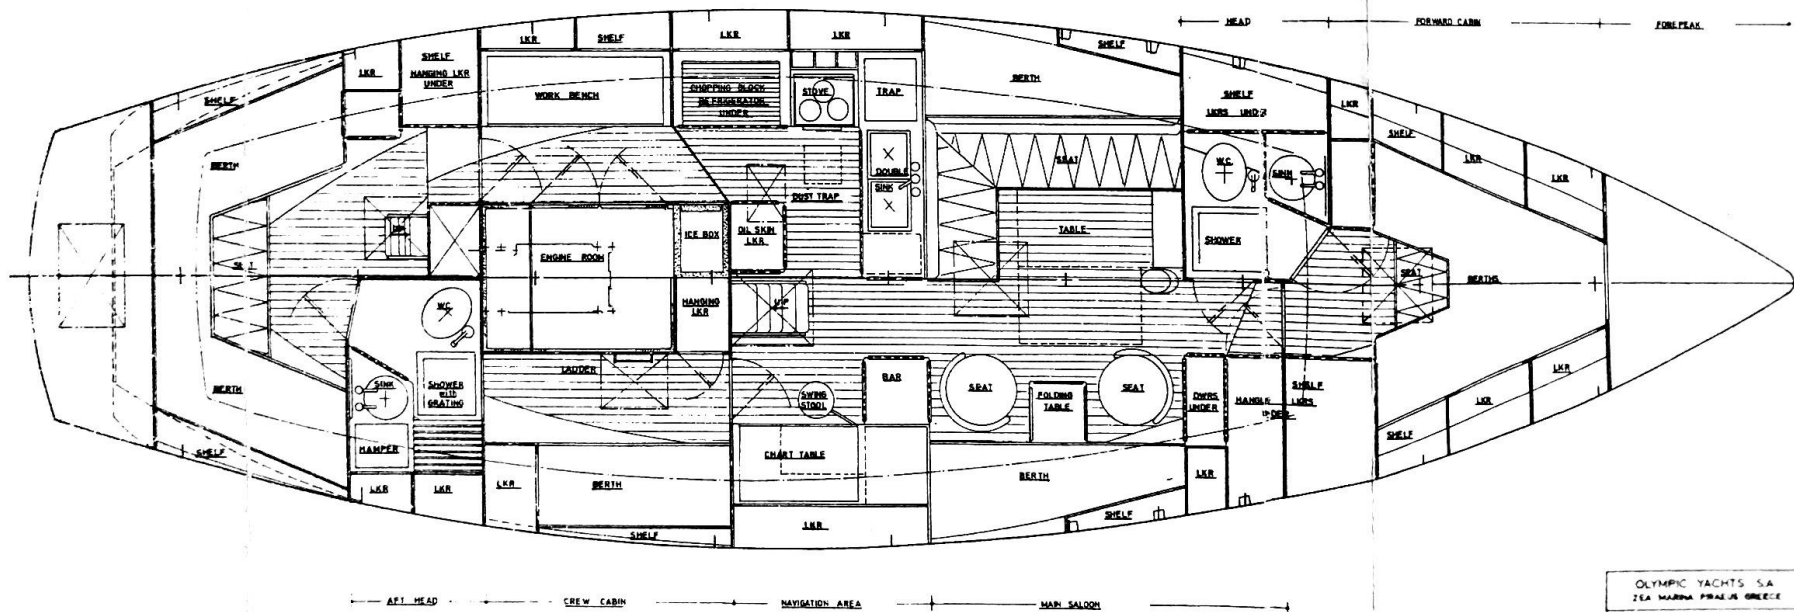

LAZARETTI AFT CABIN

GALLEY AREA

AFT HEAD

CREW CABIN

NAVIGATION AREA

MAIN SALOON

OLYMPIC YACHTS SA  
2EA MARINA PIRAEUS GREECE  
OLYMPIC ADVENTURE  
47M OFFSHORE CRUISER  
KETCH  
GENERAL ARRANGEMENT PLAN

DATE	SCALE	NO.
DESIGNED BY	1:100	47-009
CHECKED BY		
APPROVED BY		
DATE		

OLYMPIC YACHTS, L.L.C.  
 754 MARINA PARK DRIVE  
 OLYMPIC ADVENTURE  
 47th OF HOWE CREEK  
 WETCH  
 JOHNSON SECTIONS

DATE	4-7-01
SCALE	
PROJECT	
DESIGNER	
CHECKED	
APPROVED	