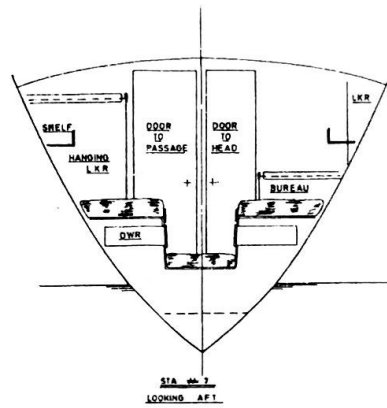

LAZARETTI AFT CABIN

GALLEY AREA

AFT HEAD

CREW CABIN

NAVIGATION AREA

MAIN SALOON

OLYMPIC YACHTS SA  
2EA MARINA PIRAEUS GREECE  
OLYMPIC ADVENTURE  
47M OFFSHORE CRUISER  
KETCH  
GENERAL ARRANGEMENT PLAN

DATE	SCALE	NO.
DESIGNED BY	1:100	47-009
CHECKED BY		
APPROVED BY		
DATE		

OLYMPIC YACHTS, L.L.C.  
 754 MARINA PARK DRIVE  
 OLYMPIC ADVENTURE  
 47th OF HOWE CREEK  
 WETCH  
 JOHNSON SECTIONS

DATE	4-7-01
SCALE	
PROJECT	
DESIGNER	
CHECKED	
APPROVED	