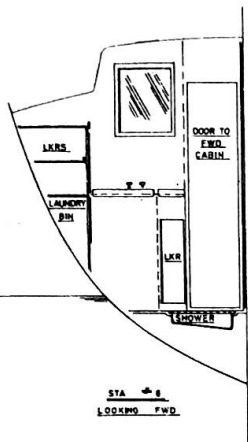

LAZARETTI AFT CABIN

GALLEY AREA

AFT HEAD

CREW CABIN

NAVIGATION AREA

MAIN SALOON

OLYMPIC YACHTS SA  
2EA MARINA PIRAEUS GREECE  
OLYMPIC ADVENTURE  
47M OFFSHORE CRUISER  
KETCH  
GENERAL ARRANGEMENT PLAN

DATE	SCALE	NO.
DESIGNED BY	1:100	47-009
CHECKED BY		
APPROVED BY		
DATE		