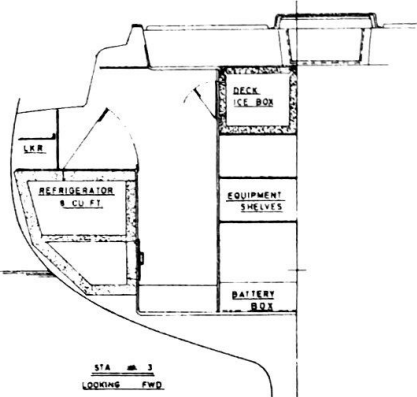

LAZARETTI AFT CABIN

GALLEY AREA

AFT HEAD

CREW CABIN

NAVIGATION AREA

MAIN SALOON

OLYMPIC YACHTS SA  
2EA MARINA PIRAEUS GREECE  
OLYMPIC ADVENTURE  
47M OFFSHORE CRUISER  
KETCH  
GENERAL ARRANGEMENT PLAN

DATE	SCALE	NO.
DESIGNED BY	1:100	47-009
CHECKED BY		
APPROVED BY		
DATE		